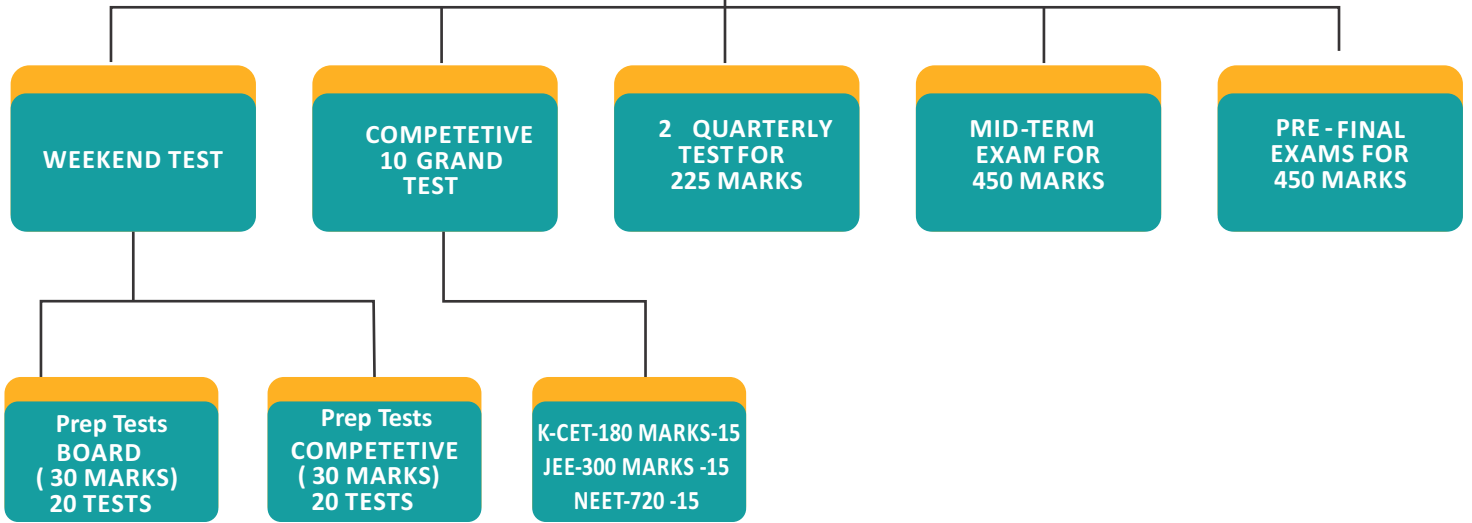

TEST SCHEDULE (APRIL TO NOVEMBER) | PUC

BUS ROUTE